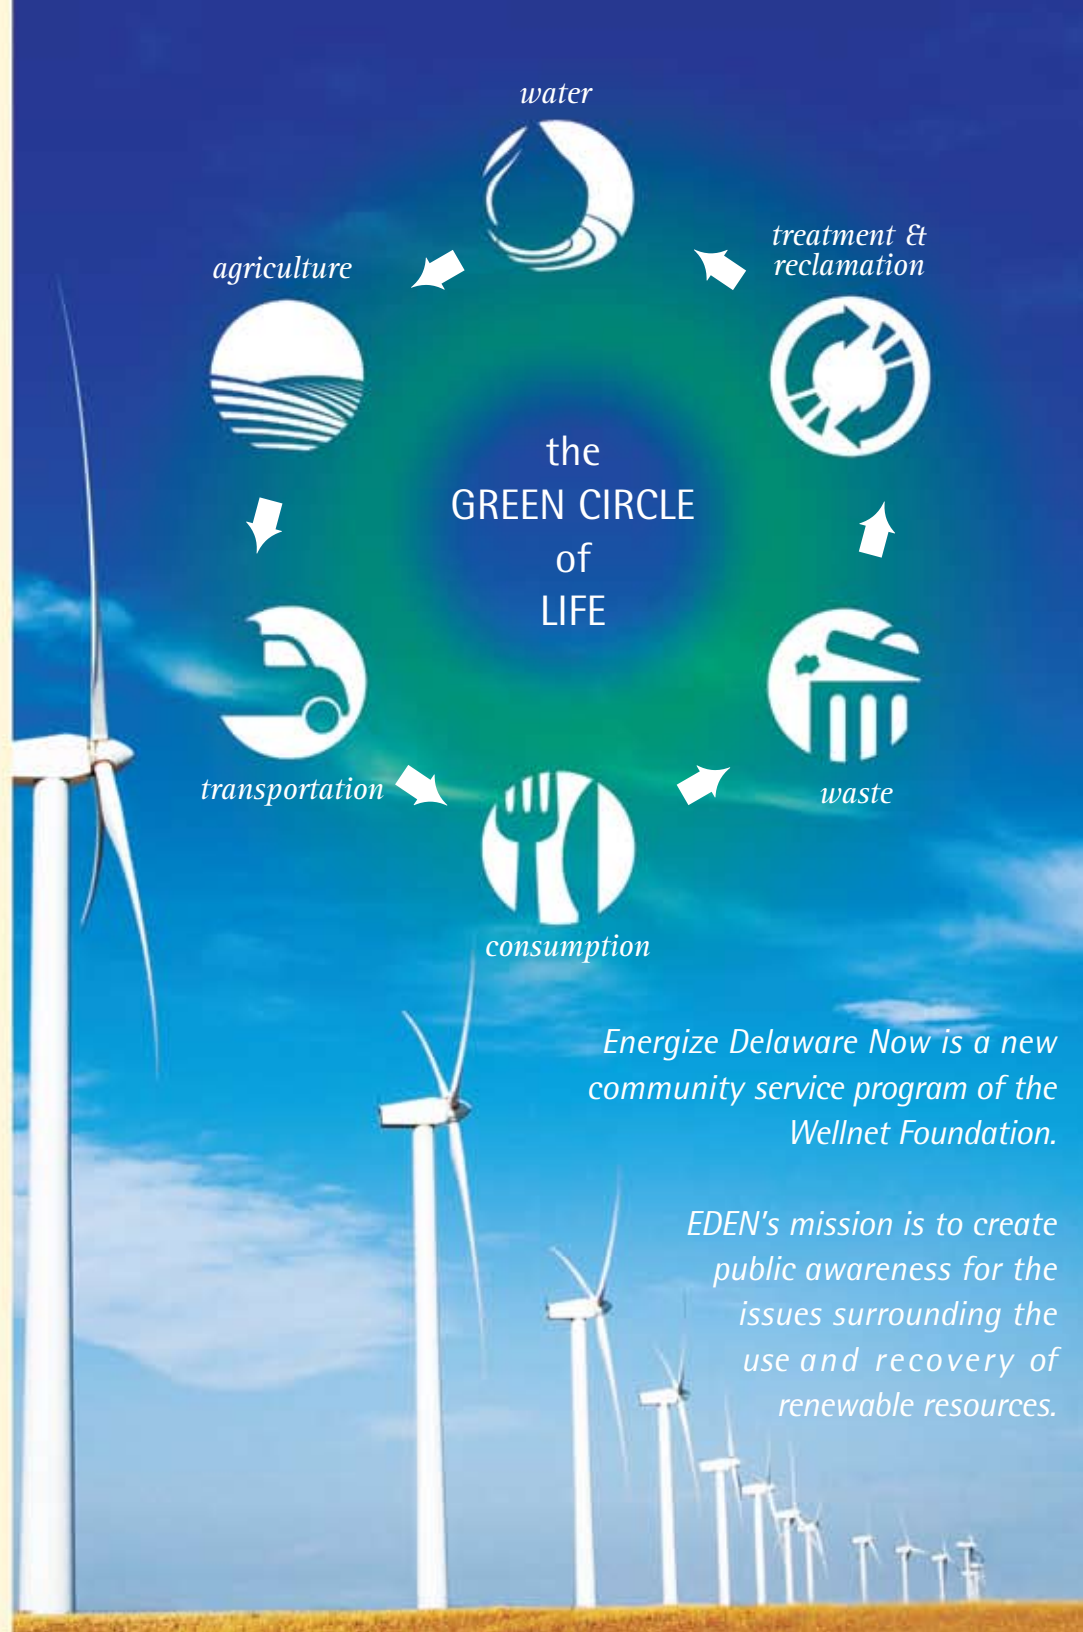

Energize Delaware Now is a new community service program of the Wellnet Foundation.

EDEN's mission is to create public awareness for the issues surrounding the use and recovery of renewable resources.

TOWN HALL MEETINGS

Each of the six segments of the Green Circle of Life will begin and conclude with the same protocol:

1. Identify the segment and the issues
2. EDEN panelists and experts define possible practical and economic solutions.
3. Gather public comments and suggestions
4. Engage business leaders and entrepreneurs to design economic proposals for business ventures based on eco-literate solutions.

EDEN trusts that Delawareans will want to convert economic and environmental challenges into renewable resource solutions. EDEN helps to create a garden of opportunities with education and entrepreneurship.

An economy in harmony with the earth's ecosystem is the new EDEN.

As Lester Brown writes in *Eco-Economy: Building an Economy for the Earth*,

"An environmentally sustainable economy – an eco-economy – requires that the principles of ecology establish the framework for the formulation of economic policy...Ecologists understand that all economic activity, indeed all life, depends on the earth's ecosystem—the complex of individual species living together, interacting with each other and their physical habitat..."

...Nature depends on cycles to maintain life. In nature, there are no linear flow-throughs, no situations where raw materials go in one end and garbage comes out the other. In nature, one organism's waste is another's sustenance. Nutrients are continuously cycled. This system works. Our challenge is to emulate it in the design of the economy."